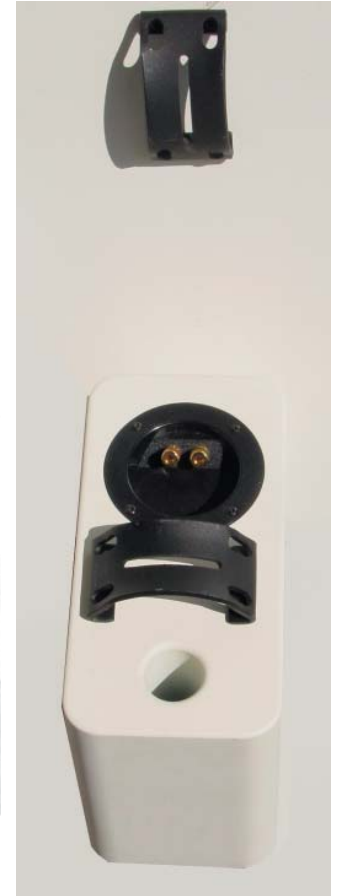

amphion

Wall bracket

Bracket for Amphion loudspeaker for ceiling and wall.

amphion

ion whit wall bracket

Dettilles

Bracket for Amphion loudspeaker for ceiling and wall.