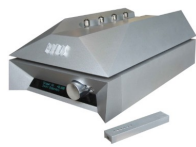

Synapse, stereo preamplifier

Two-stage construction - intrinsically balanced design - original volume block, tubes 4 x 6H30

Input: 3 Balanced XRL, 3 linea RCA

Output: 2 Balanced XRL,

Dimensions: unit 43 x 53 x 27 cm, package 50 x 63 x 30cm - Weight: net 23 Kg, gross 33 Kg

Available finishes: **mat metallic gray**

25850,00