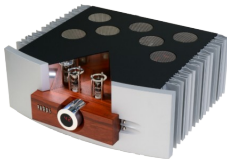

Logos MK2, integrated amplifier

2 x 110W@ 8 Ohm - class A / AB - Hybrid technology
5 line inputs RCA and 2 balanced XLR, pre out,
S/PDIF and USB "B" type port digital inputs optional (**HiDac Mk2 required**)
Purely resistive remote controlled volume control

Dimensions: unit 43 x 42 x 17 cm, package 60 x 60 x 30 cm - Weight: net 28 Kg, gross 29 Kg

Available finishes: padouk wood or black front panel **5490,00**